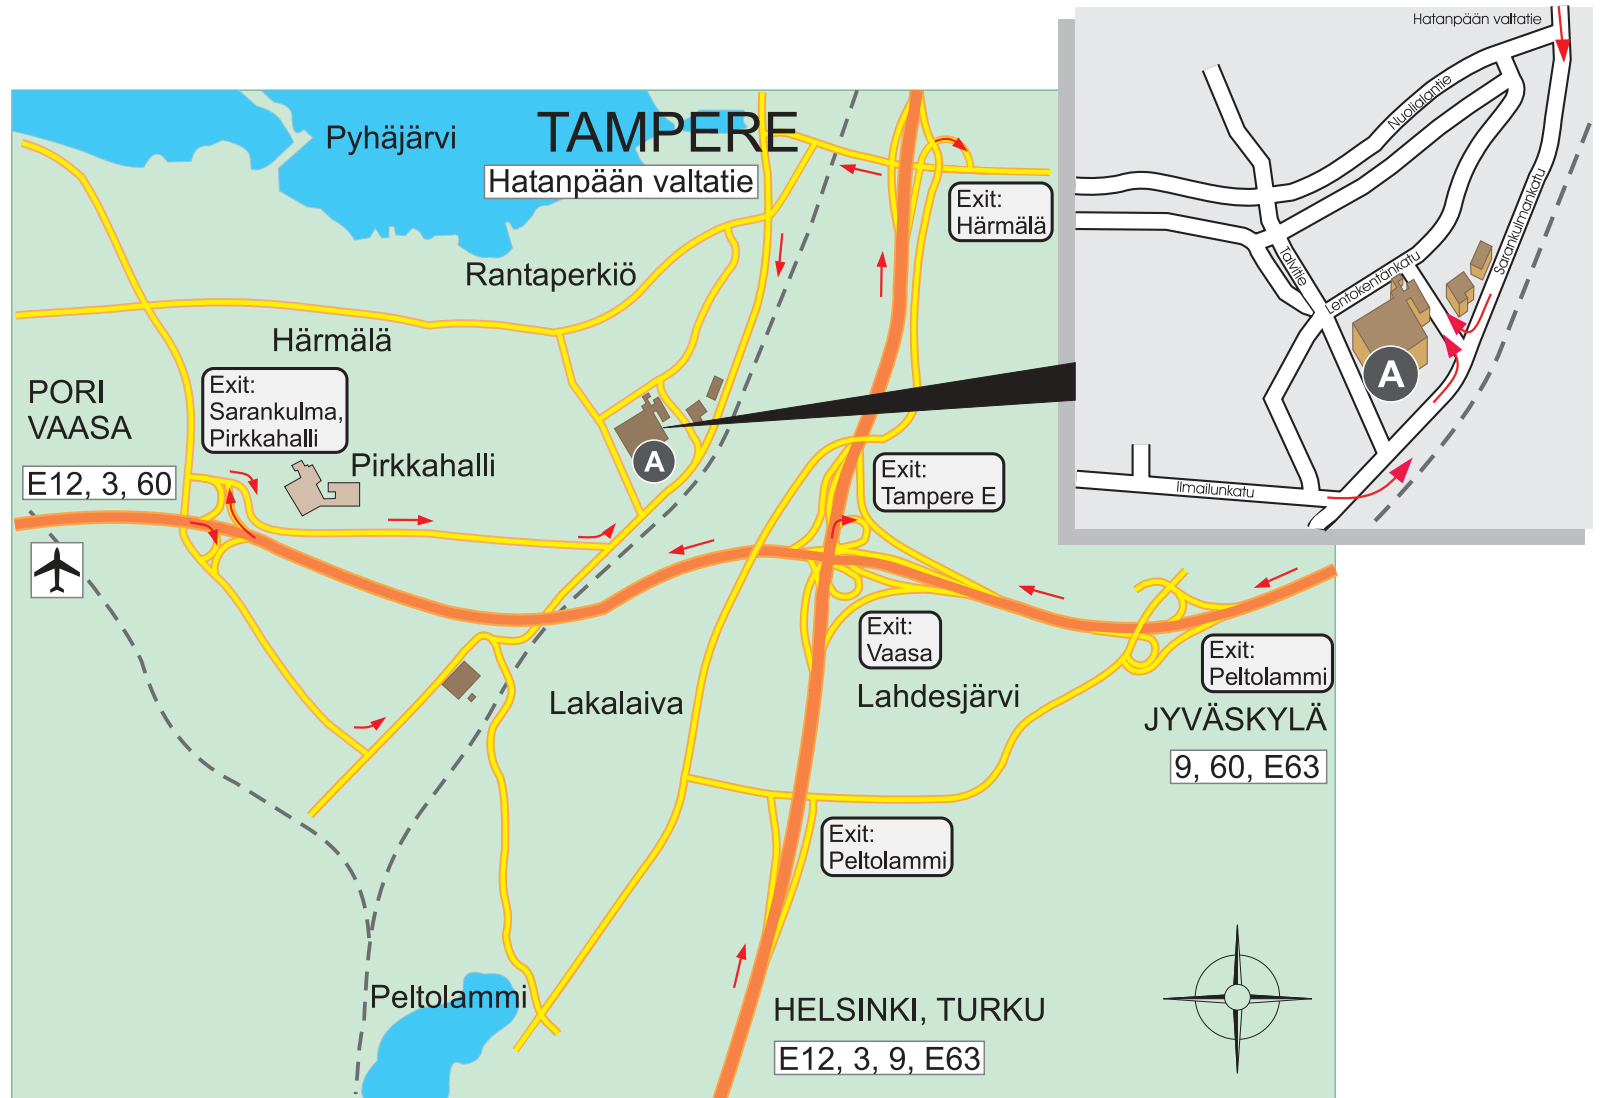

Welcome to Metso Materials Technology in Tampere

The premises of Metso Materials Technology are located in Rantaperkiö-Sarankulma area in the same building as those of Metso Automation.

Distances by car:

15 min. from the Airport
10 min. from the city center
3 min. from Pirkkahalli